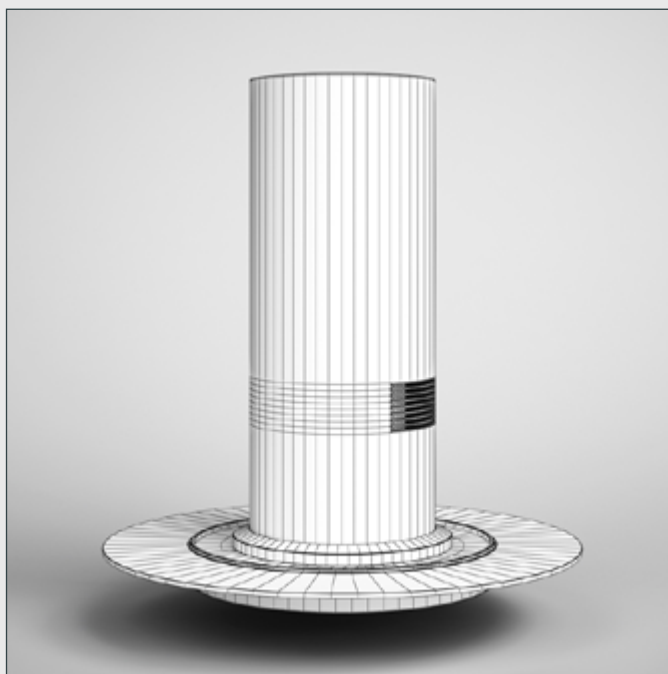

KITCHEN

VOLUME 10

appliances

NAME

CGAxis Models Volume 10 :
Kitchen Appliances

FORMATS

---

*.max (Scanline)
*.max (MentalRay)
*.max (Vray)
*.c4d Cinema4D
*.c4d Cinema 4D VRay
*.fbx
*.obj

SPECIFICATION

Total size: 691MB
Materials: Yes
Textures: Yes

DESCRIPTION

CGAXIS Models Volume 10 containing 25 highly detailed models of kitchen appliances (stove, toaster, microwave, fridge, electric kettle and much more) compatible with 3ds max 2008 or higher and many others.

021

All models, textures, renders, materials, hdri etc. which can be purchased / downloaded from www.cgaxis.com are on Royalty-Free non-exclusive license. License is personal and NON transferable. Models, textures, renders, materials, hdri etc. that You have purchased are non-exclusively licensed, NOT sold to You. You can use CGAxis products as a part of a game, if the products are contained inside a propriety format and displays inside the game during play. In this case, you have to add in the producer's section the information that "models by CGAXIS.com". You can sell/ resell rendered moving or still images, resold as a part of a feature film, movie advertisement etc. You have a possibility to publish renders in a book, on a poster, t-shirt, magazine, cover or any other item. You have the right to use your renders in every way - charge a fee for them, modify them, to make postproduction etc.