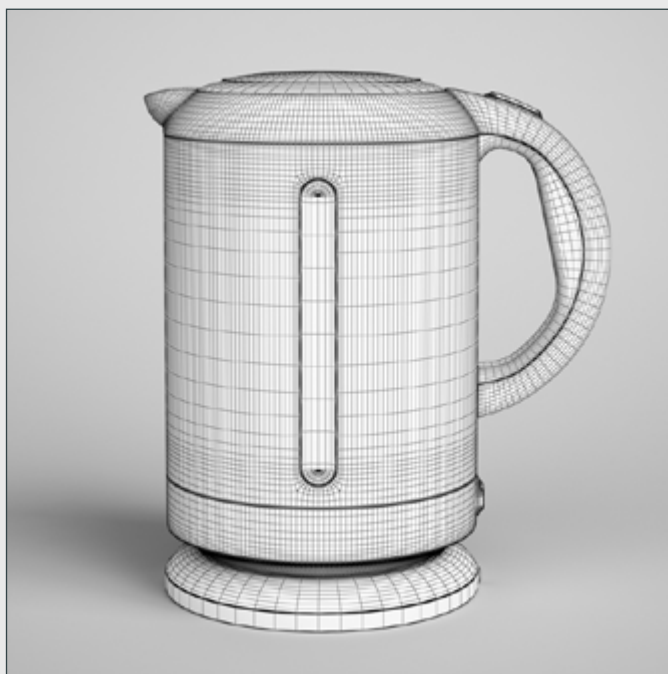

KITCHEN

appliances

VOLUME 10

NAME

CGAxis Models Volume 10 :
Kitchen Appliances

FORMATS

*.max (Scanline)
*.max (MentalRay)
*.max (Vray)
*.c4d Cinema4D
*.c4d Cinema 4D VRay
*.fbx
*.obj

SPECIFICATION

Total size: 691MB
Materials: Yes
Textures: Yes

DESCRIPTION

CGAXIS Models Volume 10 containing 25 highly detailed models of kitchen appliances (stove, toaster, microwave, fridge, electric kettle and much more) compatible with 3ds max 2008 or higher and many others.

001

All models, textures, renders, materials, hdri etc. which can be purchased / downloaded from www.cgaxis.com are on Royalty-Free non-exclusive license. License is personal and NON transferable. Models, textures, renders, materials, hdri etc. that You have purchased are non-exclusively licensed, NOT sold to You. You can use CGAxis products as a part of a game, if the products are contained inside a propriety format and displays inside the game during play. In this case, you have to add in the producer's section the information that "models by CGAXIS.com". You can sell/ resell rendered moving or still images, resold as a part of a feature film, movie advertisement etc. You have a possibility to publish renders in a book, on a poster, t-shirt, magazine, cover or any other item. You have the right to use your renders in every way - charge a fee for them, modify them, to make postproduction etc.