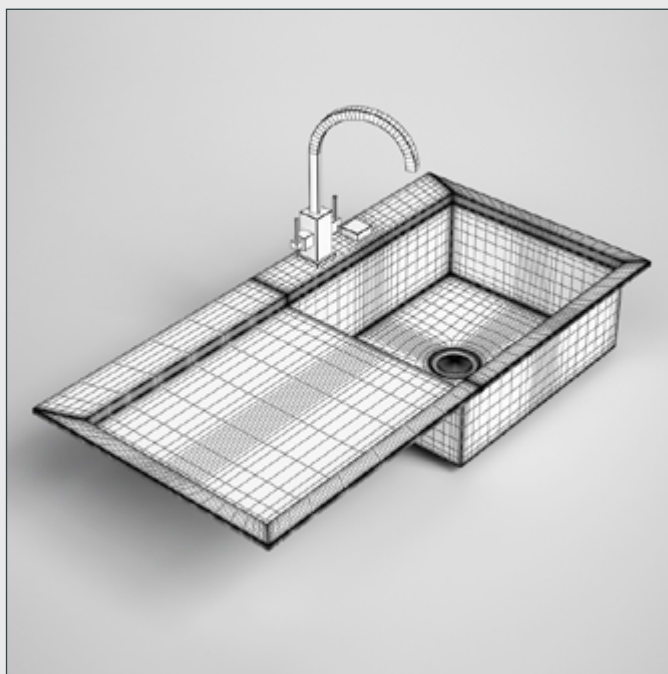

Total size: 691MB
Materials: Yes
Textures: Yes

DESCRIPTION

CGAXIS Models Volume 10 containing 25 highly detailed models of kitchen appliances (stove, toaster, microwave, fridge, electric kettle and much more) compatible with 3ds max 2008 or higher and many others.