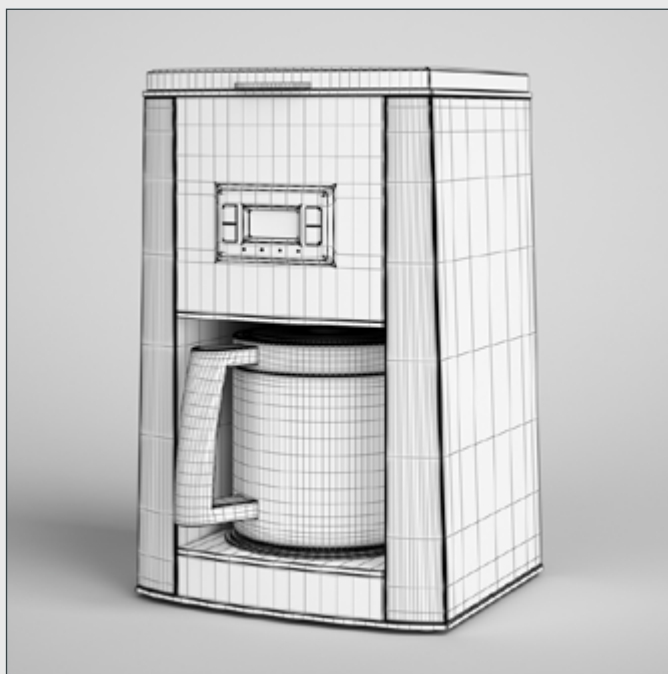

KITCHEN appliances

VOLUME 10

NAME

CGAxis Models Volume 10 :
Kitchen Appliances

FORMATS

*.max (Scanline)
*.max (MentalRay)
*.max (Vray)
*.c4d Cinema4D
*.c4d Cinema 4D VRay
*.fbx
*.obj

SPECIFICATION

Total size: 691MB
Materials: Yes
Textures: Yes

DESCRIPTION

CGAXIS Models Volume 10 containing 25 highly detailed models of kitchen appliances (stove, toaster, microwave, fridge, electric kettle and much more) compatible with 3ds max 2008 or higher and many others.

006

All models, textures, renders, materials, hdri etc. which can be purchased / downloaded from www.cgaxis.com are on Royalty-Free non-exclusive license. License is personal and NON transferable. Models, textures, renders, materials, hdri etc. that You have purchased are non-exclusively licensed, NOT sold to You. You can use CGAxis products as a part of a game, if the products are contained inside a propriety format and displays inside the game during play. In this case, you have to add in the producer's section the information that "models by CGAXIS.com". You can sell/ resell rendered moving or still images, resold as a part of a feature film, movie advertisement etc. You have a possibility to publish renders in a book, on a poster, t-shirt, magazine, cover or any other item. You have the right to use your renders in every way - charge a fee for them, modify them, to make postproduction etc.