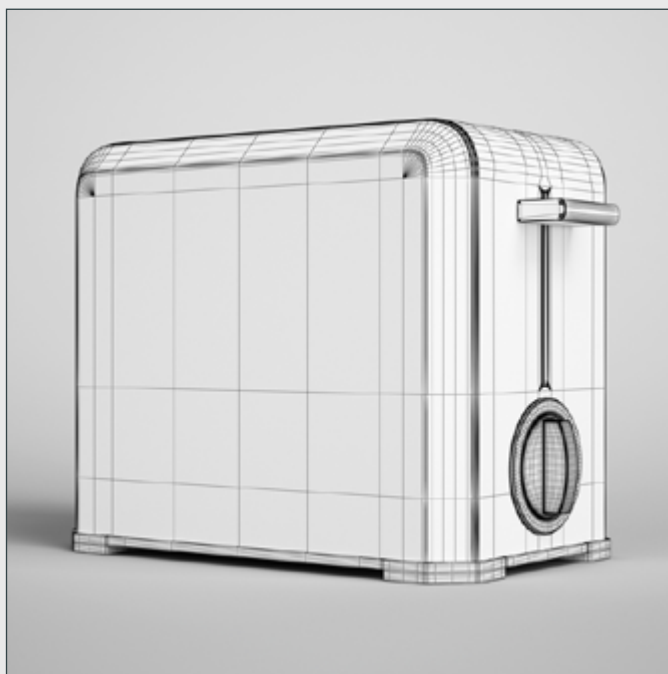

KITCHEN

VOLUME 10

appliances

NAME

CGAxis Models Volume 10 :
Kitchen Appliances

FORMATS

*.max (Scanline)
*.max (MentalRay)
*.max (Vray)
*.c4d Cinema4D
*.c4d Cinema 4D VRay
*.fbx
*.obj

SPECIFICATION

Total size: 691MB
Materials: Yes
Textures: Yes

DESCRIPTION

CGAXIS Models Volume 10 containing 25 highly detailed models of kitchen appliances (stove, toaster, microwave, fridge, electric kettle and much more) compatible with 3ds max 2008 or higher and many others.

600

All models, textures, renders, materials, hdri etc. which can be purchased / downloaded from www.cgaxis.com are on Royalty-Free non-exclusive license. License is personal and NON transferable. Models, textures, renders, materials, hdri etc. that You have purchased are non-exclusively licensed, NOT sold to You. You can use CGAxis products as a part of a game, if the products are contained inside a propriety format and displays inside the game during play. In this case, you have to add in the producer's section the information that "models by CGAXIS.com". You can sell/ resell rendered moving or still images, resold as a part of a feature film, movie advertisement etc. You have a possibility to publish renders in a book, on a poster, t-shirt, magazine, cover or any other item. You have the right to use your renders in every way - charge a fee for them, modify them, to make postproduction etc.