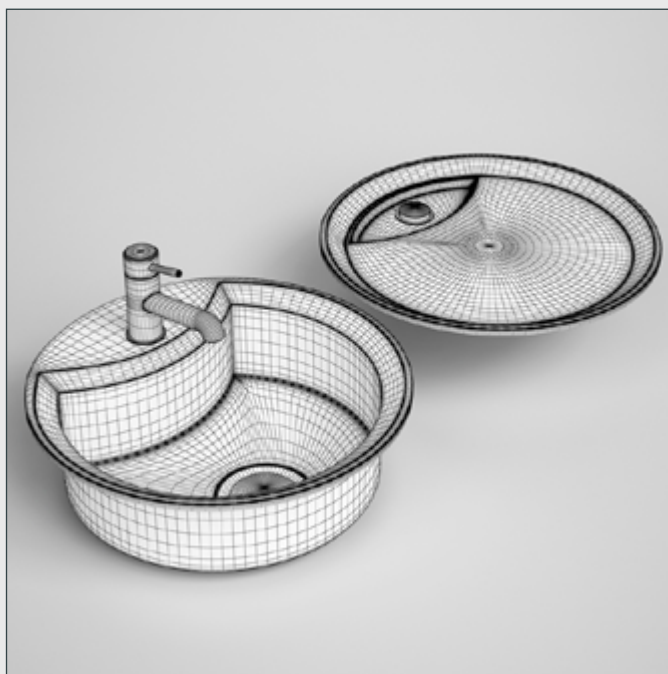

KITCHEN

VOLUME 10

appliances

NAME

CGAxis Models Volume 10 :
Kitchen Appliances

FORMATS

*.max (Scanline)
*.max (MentalRay)
*.max (Vray)
*.c4d Cinema4D
*.c4d Cinema 4D VRay
*.fbx
*.obj

SPECIFICATION

Total size: 691MB
Materials: Yes
Textures: Yes

DESCRIPTION

CGAXIS Models Volume 10 containing 25 highly detailed models of kitchen appliances (stove, toaster, microwave, fridge, electric kettle and much more) compatible with 3ds max 2008 or higher and many others.

022

All models, textures, renders, materials, hdri etc. which can be purchased / downloaded from www.cgaxis.com are on Royalty-Free non-exclusive license. License is personal and NON transferable. Models, textures, renders, materials, hdri etc. that You have purchased are non-exclusively licensed, NOT sold to You. You can use CGAxis products as a part of a game, if the products are contained inside a propriety format and displays inside the game during play. In this case, you have to add in the producer's section the information that "models by CGAXIS.com". You can sell/ resell rendered moving or still images, resold as a part of a feature film, movie advertisement etc. You have a possibility to publish renders in a book, on a poster, t-shirt, magazine, cover or any other item. You have the right to use your renders in every way - charge a fee for them, modify them, to make postproduction etc.