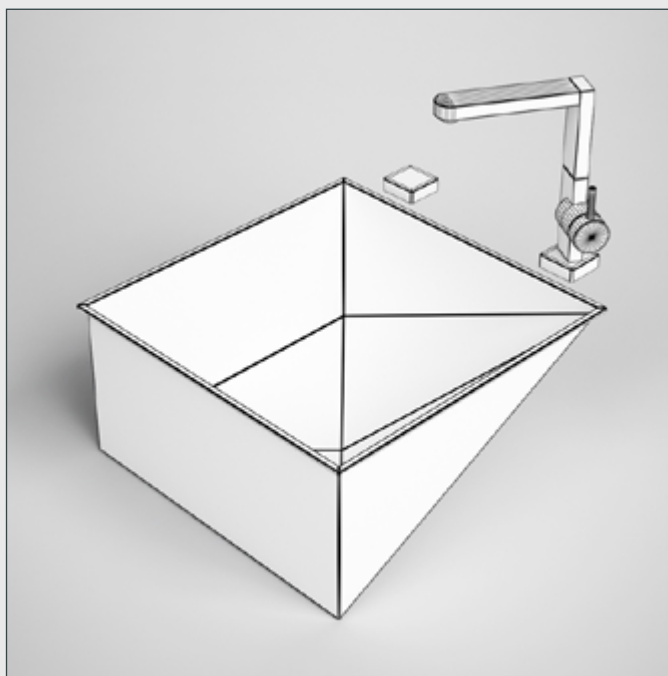

Total size: 691MB
Materials: Yes
Textures: Yes

DESCRIPTION

CGAXIS Models Volume 10 containing 25 highly detailed models of kitchen appliances (stove, toaster, microwave, fridge, electric kettle and much more) compatible with 3ds max 2008 or higher and many others.