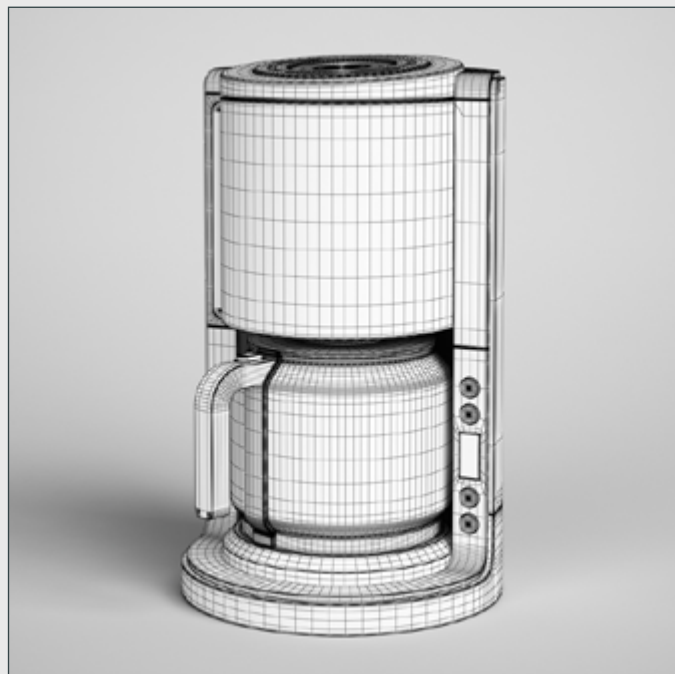

KITCHEN appliances

VOLUME 10

NAME

CGAxis Models Volume 10 :
Kitchen Appliances

FORMATS

*.max (Scanline)
*.max (MentalRay)
*.max (Vray)
*.c4d Cinema4D
*.c4d Cinema 4D VRay
*.fbx
*.obj

SPECIFICATION

Total size: 691MB
Materials: Yes
Textures: Yes

DESCRIPTION

CGAXIS Models Volume 10 containing 25 highly detailed models of kitchen appliances (stove, toaster, microwave, fridge, electric kettle and much more) compatible with 3ds max 2008 or higher and many others.

007

All models, textures, renders, materials, hdri etc. which can be purchased / downloaded from www.cgaxis.com are on Royalty-Free non-exclusive license. License is personal and NON transferable. Models, textures, renders, materials, hdri etc. that You have purchased are non-exclusively licensed, NOT sold to You. You can use CGAxis products as a part of a game, if the products are contained inside a propriety format and displays inside the game during play. In this case, you have to add in the producer's section the information that "models by CGAXIS.com". You can sell/ resell rendered moving or still images, resold as a part of a feature film, movie advertisement etc. You have a possibility to publish renders in a book, on a poster, t-shirt, magazine, cover or any other item. You have the right to use your renders in every way - charge a fee for them, modify them, to make postproduction etc.