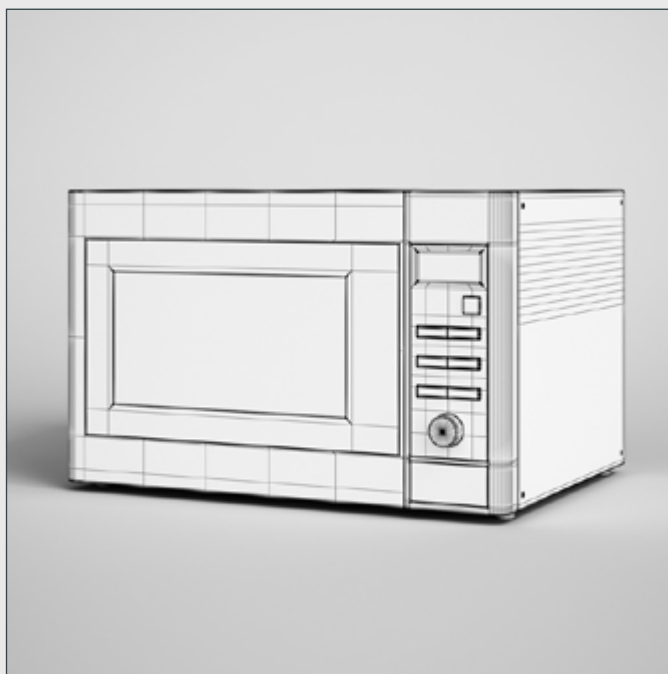

DESCRIPTION

CGAXIS Models Volume 10 containing 25 highly detailed models of kitchen appliances (stove, toaster, microwave, fridge, electric kettle and much more) compatible with 3ds max 2008 or higher and many others.