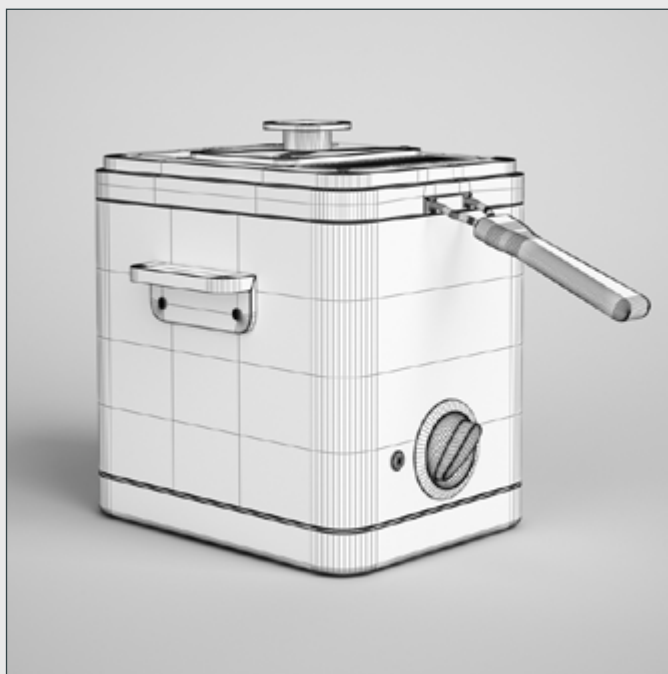

DESCRIPTION

CGAXIS Models Volume 10 containing 25 highly detailed models of kitchen appliances (stove, toaster, microwave, fridge, electric kettle and much more) compatible with 3ds max 2008 or higher and many others.